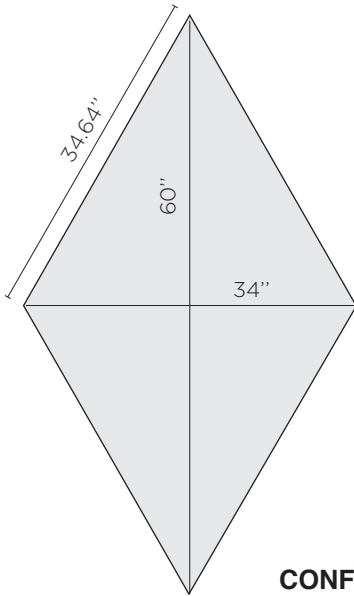

kinder **GROUND**

8' x 10' Rug Planning Worksheet - 8 Diamond Chevron

Scaled on a typical 8' x 10' coverage area

CONFIGURATION INCLUDES

8 Diamonds (each diamond is 34" w x 60" h)

COST ESTIMATE

8 Diamonds x \$500 USD per diamond = \$4,000 USD
plus shipping from East Coast to your location & applicable sales tax

Diamonds are available in a total of **12 styles**. Start with one piece and build your own rug.

SAMPLE CONFIGURATIONS

kinder **GROUND**

8' x 10' Rug Planning Worksheet - 12 Diamond Star

CONFIGURATION INCLUDES

12 Diamonds (each diamond is 34\" w x 60\" h)

in a typical 8' x 10' coverage area

COST ESTIMATE

12 Diamonds x \$500 USD per diamond = \$6,000 USD
plus shipping from East Coast to your location & applicable sales tax

CONFIGURATION INCLUDES

10 Hexagons (each hexagon is 36" w x 31" h)

COST ESTIMATE

10 Hexagon x \$ 450 USD per hexagon = \$4,500 USD
plus shipping from East Coast to your location & applicable sales tax

Hexagons are available in a total of **11 styles**. Start with one piece and build your own rug.