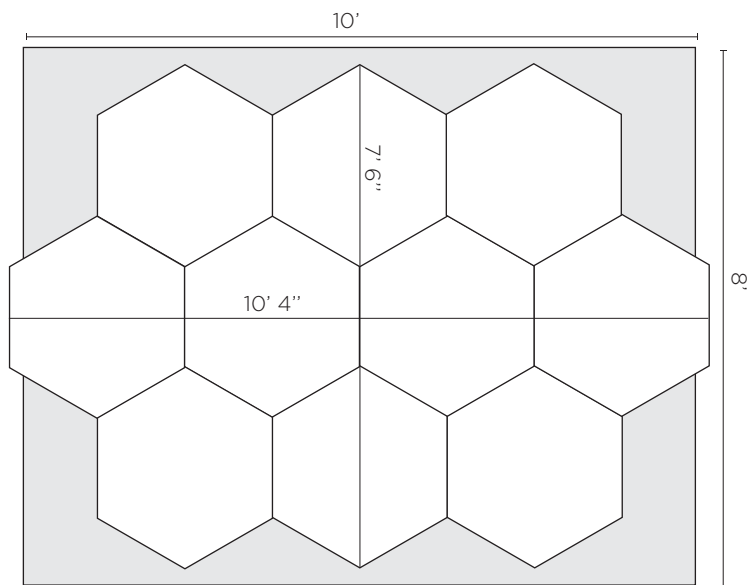

Diamonds are available in a total of **12 styles**. Start with one piece and build your own rug.

SAMPLE CONFIGURATIONS

kinder **GROUND**

8' x 10' Rug Planning Worksheet - 10 Hexagon Configuration

Scaled on a typical 8' x 10' coverage area

CONFIGURATION INCLUDES

10 Hexagons (each hexagon is 36" w x 31" h)

COST ESTIMATE

10 Hexagon x \$ 450 USD per hexagon = \$4,500 USD
plus shipping from East Coast to your location & applicable sales tax

Hexagons are available in a total of **11 styles**. Start with one piece and build your own rug.