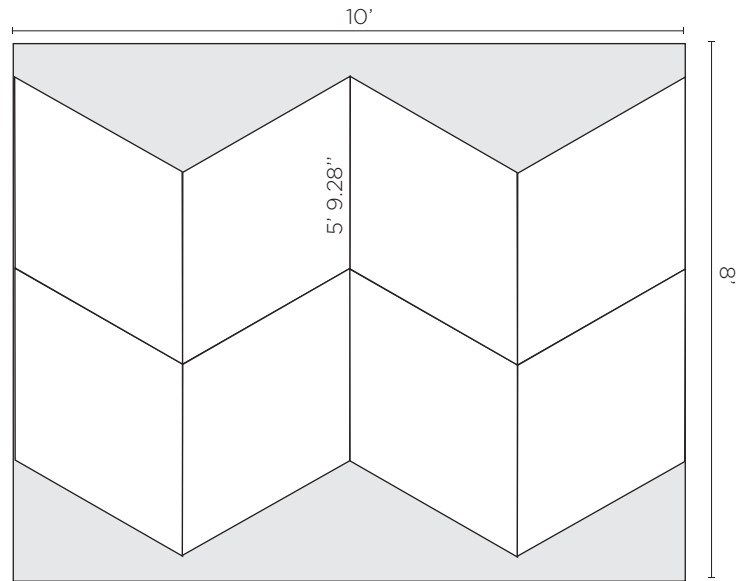

kinder **GROUND**

8' x 10' Rug Planning Worksheet - 8 Diamond Chevron

Scaled on a typical 8' x 10' coverage area

CONFIGURATION INCLUDES

8 Diamonds (each diamond is 34" w x 60" h)

COST ESTIMATE

8 Diamonds x \$500 USD per diamond = \$4,000 USD
plus shipping from East Coast to your location & applicable sales tax

Diamonds are available in a total of **12 styles**. Start with one piece and build your own rug.

SAMPLE CONFIGURATIONS

kinder **GROUND**

8' x 10' Rug Planning Worksheet - 12 Diamond Star

CONFIGURATION INCLUDES

CONFIGURATION INCLUDES

10 Hexagons (each hexagon is 36" w x 31" h)

COST ESTIMATE

10 Hexagon x \$ 450 USD per hexagon = \$4,500 USD
plus shipping from East Coast to your location & applicable sales tax

Hexagons are available in a total of **11 styles**. Start with one piece and build your own rug.