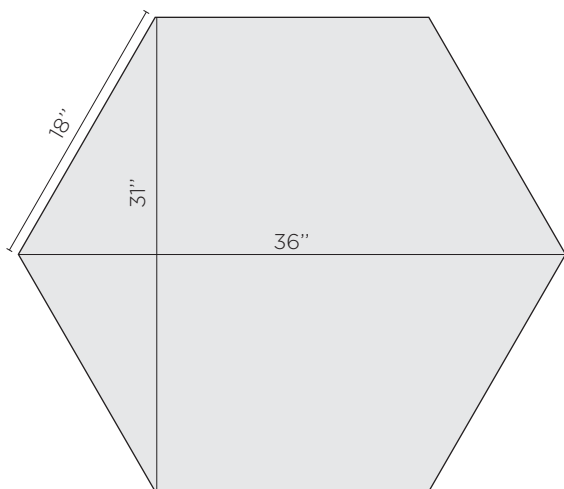

Diamonds are available in a total of **12 styles**. Start with one piece and build your own rug.

SAMPLE CONFIGURATIONS

kinder **GROUND**

8' x 10' Rug Planning Worksheet - 10 Hexagon Configuration

Scaled on a typical 8' x 10' coverage area

CONFIGURATION INCLUDES

10 Hexagons (each hexagon is 36" w x 31" h)

COST ESTIMATE

10 Hexagon x \$ 450 USD per hexagon = \$4,500 USD
plus shipping from East Coast to your location & applicable sales tax

Hexagons are available in a total of **11 styles**. Start with one piece and build your own rug.

SAMPLE CONFIGURATIONS

kinder **GROUND**

8' x 10' Rug Planning Worksheet - 11 Hexagon Configuration

Scaled on a typical 8' x 10' coverage area

CONFIGURATION INCLUDES

11 Hexagons (each hexagon is 36" w x 31" h)