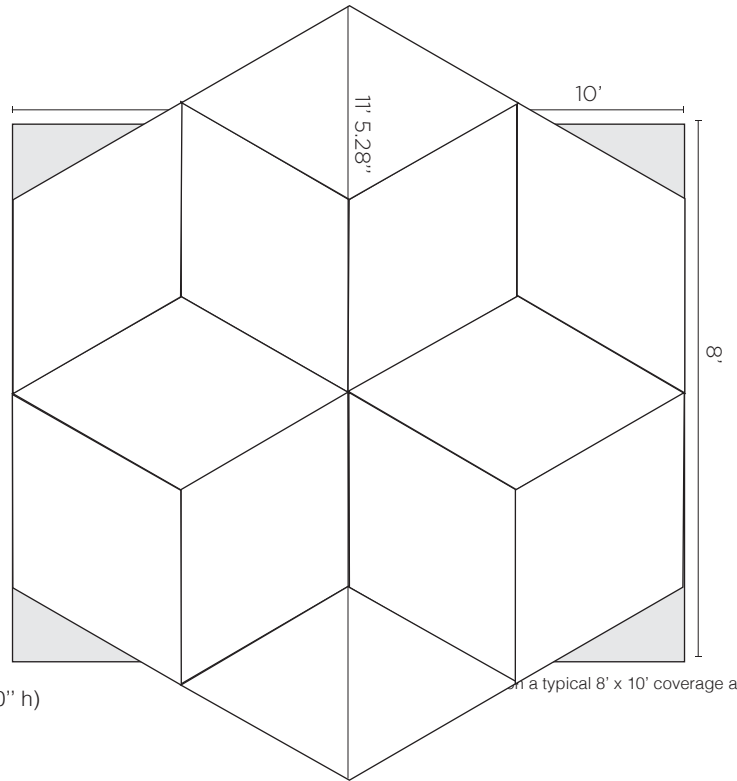

CONFIGURATION INCLUDES

12 Diamonds (each diamond is 34\" w x 60\" h)