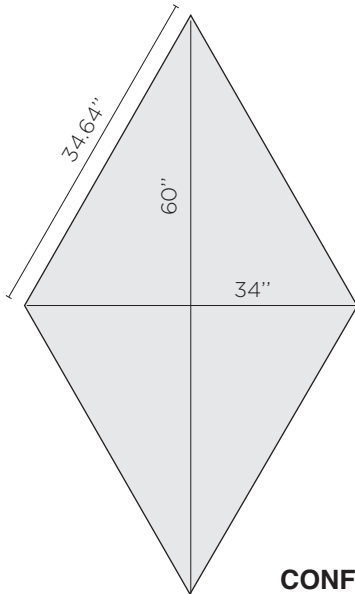

kinder **GROUND**

8' x 10' Rug Planning Worksheet - 8 Diamond Chevron

Scaled on a typical 8' x 10' coverage area

CONFIGURATION INCLUDES

8 Diamonds (each diamond is 34" w x 60" h)

COST ESTIMATE

8 Diamonds x \$500 USD per diamond = \$4,000 USD
plus shipping from East Coast to your location & applicable sales tax

Diamonds are available in a total of **12 styles**. Start with one piece and build your own rug.

SAMPLE CONFIGURATIONS

kinder **GROUND**

8' x 10' Rug Planning Worksheet - 12 Diamond Star

CONFIGURATION INCLUDES

CONFIGURATION INCLUDES

10 Hexagons (each hexagon is 36" w x 31" h)

COST ESTIMATE

10 Hexagon x \$ 450 USD per hexagon = \$4,500 USD
plus shipping from East Coast to your location & applicable sales tax

Hexagons are available in a total of **11 styles**. Start with one piece and build your own rug.

SAMPLE CONFIGURATIONS

kinder **GROUND**

8' x 10' Rug Planning Worksheet - 16 Triangle Gemstone

CONFIGURATION INCLUDES

16 Triangles (each triangle is 36" w x 31" h)

Scaled on a typical 8' x 10' coverage area