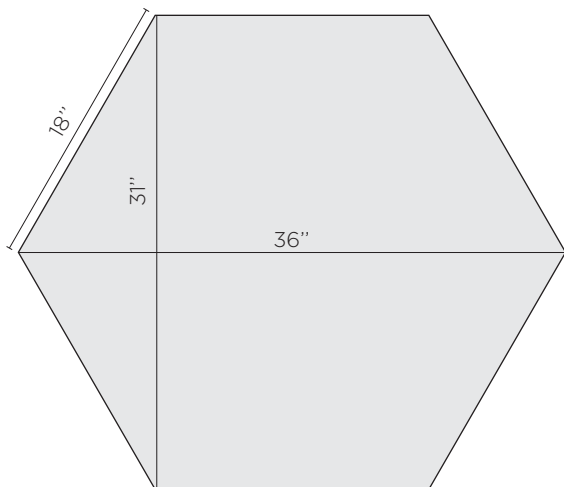

CONFIGURATION INCLUDES

10 Hexagons (each hexagon is 36" w x 31" h)

COST ESTIMATE

10 Hexagon x \$ 450 USD per hexagon = \$4,500 USD
plus shipping from East Coast to your location & applicable sales tax

Hexagons are available in a total of **11 styles**. Start with one piece and build your own rug.

SAMPLE CONFIGURATIONS

kinder **GROUND**

8' x 10' Rug Planning Worksheet - 11 Hexagon Configuration

Scaled on a typical 8' x 10' coverage area

CONFIGURATION INCLUDES

11 Hexagons (each hexagon is 36" w x 31" h)