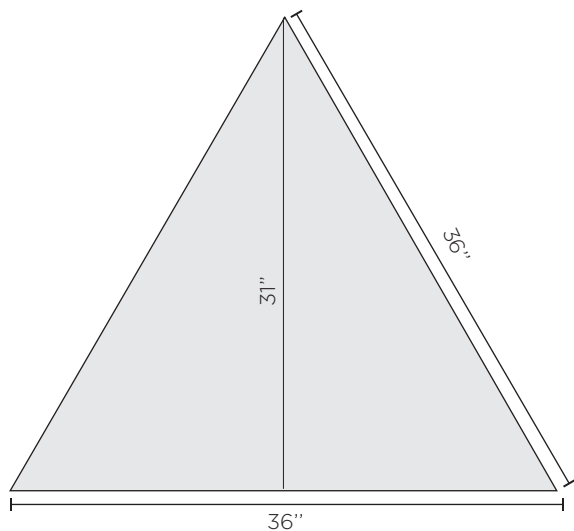

SAMPLE CONFIGURATIONS

kinder **GROUND**

8' x 10' Rug Planning Worksheet - 11 Hexagon Configuration

Scaled on a typical 8' x 10' coverage area

CONFIGURATION INCLUDES

11 Hexagons (each hexagon is 36" w x 31" h)

COST ESTIMATE

11 Hexagon x \$ 450 USD per hexagon = \$4,950 USD
plus shipping from East Coast to your location & applicable sales tax

Hexagons are available in a total of **11 styles**. Start with one piece and build your own rug.

SAMPLE CONFIGURATIONS

kinder **GROUND**

8' x 10' Rug Planning Worksheet - 16 Triangle Gemstone

CONFIGURATION INCLUDES

16 Triangles (each triangle is 36" w x 31" h)

Scaled on a typical 8' x 10' coverage area