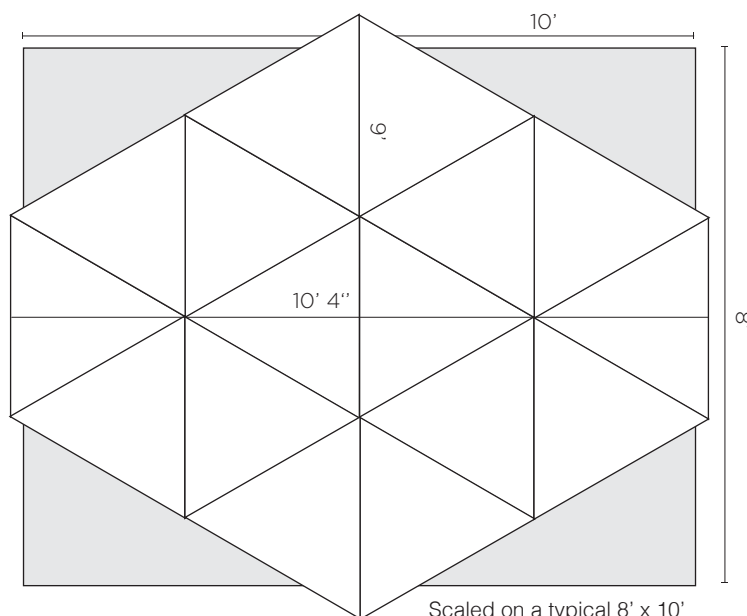

SAMPLE CONFIGURATIONS

kinder **GROUND**

8' x 10' Rug Planning Worksheet - 16 Triangle Gemstone

CONFIGURATION INCLUDES

16 Triangles (each triangle is 36" w x 31" h)

Scaled on a typical 8' x 10' coverage area