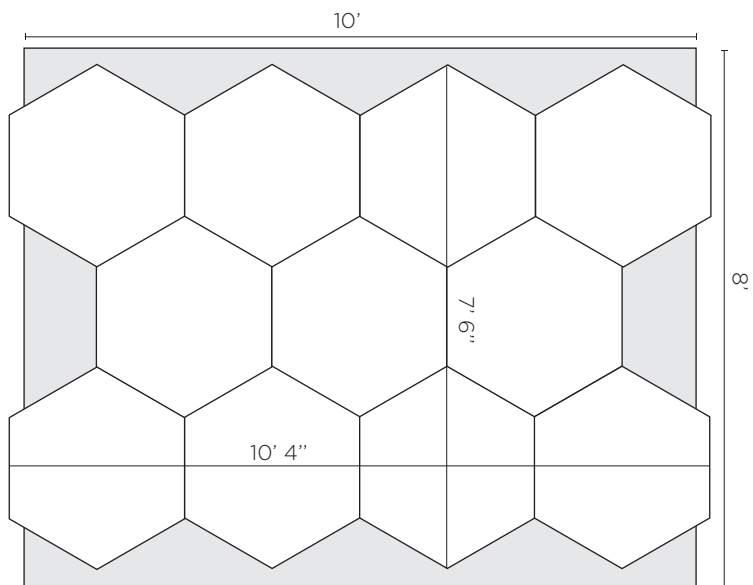

Diamonds are available in a total of **12 styles**. Start with one piece and build your own rug.

SAMPLE CONFIGURATIONS

kinder **GROUND**

8' x 10' Rug Planning Worksheet - 10 Hexagon Configuration

Scaled on a typical 8' x 10' coverage area

CONFIGURATION INCLUDES

10 Hexagons (each hexagon is 36" w x 31" h)

COST ESTIMATE

10 Hexagon x \$ 450 USD per hexagon = \$4,500 USD
plus shipping from East Coast to your location & applicable sales tax

Hexagons are available in a total of **11 styles**. Start with one piece and build your own rug.

SAMPLE CONFIGURATIONS

kinder **GROUND**

8' x 10' Rug Planning Worksheet - 11 Hexagon Configuration

Scaled on a typical 8' x 10' coverage area

CONFIGURATION INCLUDES

11 Hexagons (each hexagon is 36" w x 31" h)