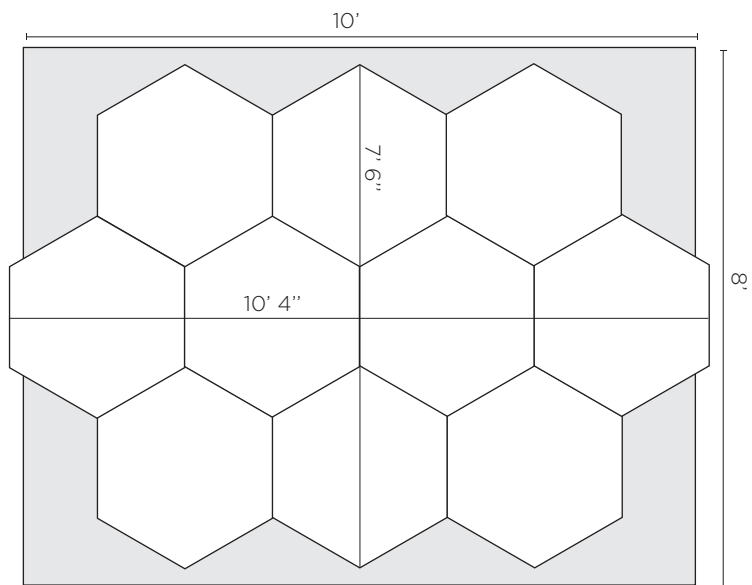

kinder **GROUND**

8' x 10' Rug Planning Worksheet - 10 Hexagon Configuration

CONFIGURATION INCLUDES

10 Hexagons (each hexagon is 36" w x 31" h)

COST ESTIMATE

10 Hexagon x \$ 450 USD per hexagon = \$4,500 USD
plus shipping from East Coast to your location & applicable sales tax

Hexagons are available in a total of **11 styles**. Start with one piece and build your own rug.

SAMPLE CONFIGURATIONS