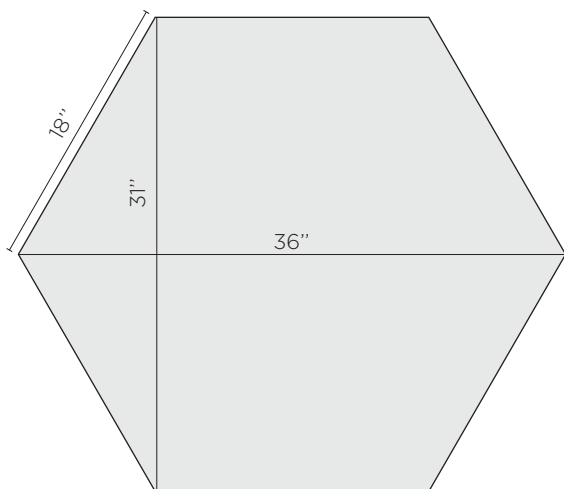

# kinder **GROUND**

8' x 10' Rug Planning Worksheet - 10 Hexagon Configuration

Scaled on a typical 8' x 10' coverage area

## CONFIGURATION INCLUDES

10 Hexagons (each hexagon is 36" w x 31" h)