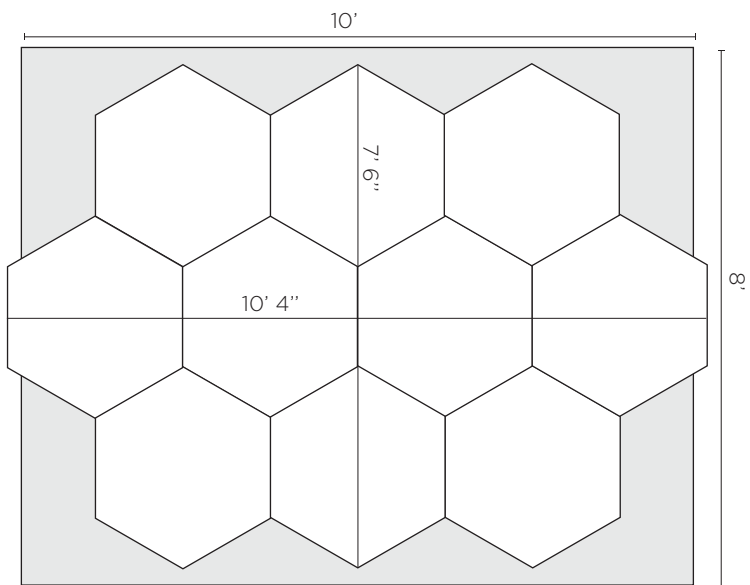

# kinder **GROUND**

8' x 10' Rug Planning Worksheet - 10 Hexagon Configuration

Scaled on a typical 8' x 10' coverage area

## CONFIGURATION INCLUDES

10 Hexagons (each hexagon is 36" w x 31" h)

## COST ESTIMATE

10 Hexagon x \$ 450 USD per hexagon = \$4,500 USD  
plus shipping from East Coast to your location & applicable sales tax

Hexagons are available in a total of **11 styles**. Start with one piece and build your own rug.