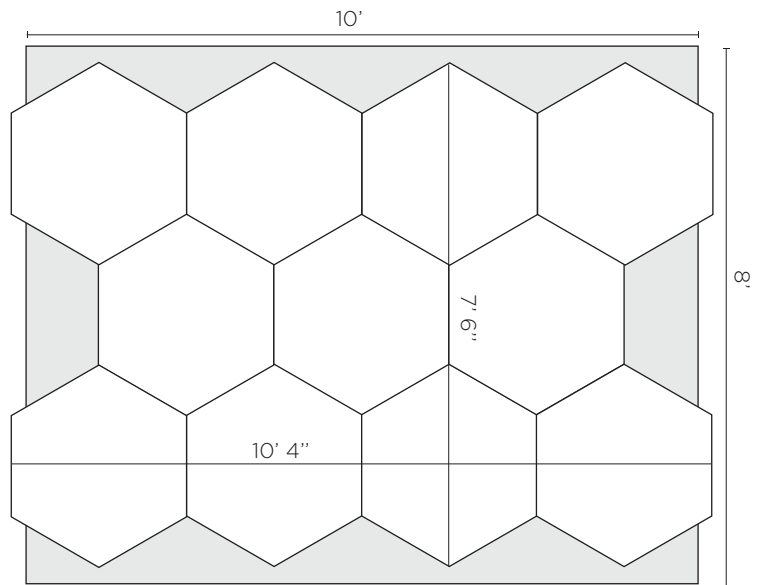

kinder **GROUND**

8' x 10' Rug Planning Worksheet - 11 Hexagon Configuration

Scaled on a typical 8' x 10' coverage area

CONFIGURATION INCLUDES

11 Hexagons (each hexagon is 36" w x 31" h)

COST ESTIMATE

11 Hexagon x \$ 450 USD per hexagon = \$4,950 USD
plus shipping from East Coast to your location & applicable sales tax

Hexagons are available in a total of **11 styles**. Start with one piece and build your own rug.

SAMPLE CONFIGURATIONS