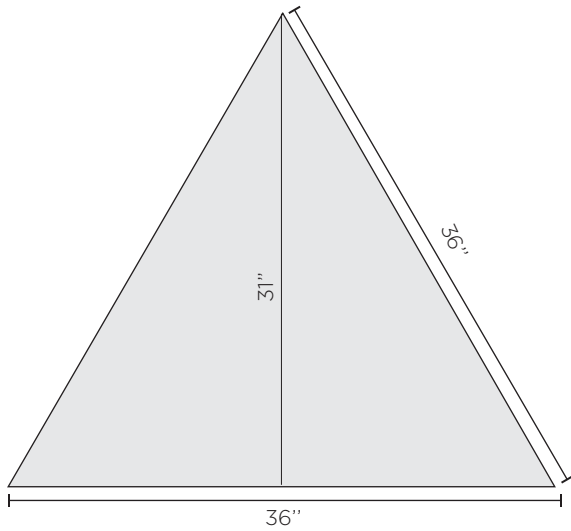

kinder **GROUND**

8' x 10' Rug Planning Worksheet - 16 Triangle Gemstone

CONFIGURATION INCLUDES

16 Triangles (each triangle is 36" w x 31" h)

COST ESTIMATE

16 Triangles x \$400 USD per triangle = \$6,400 USD
plus shipping from East Coast to your location & applicable sales tax